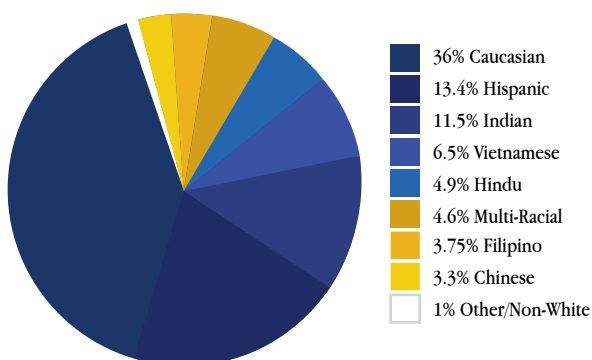

## DEMOGRAPHICS

Presentation admits students of any race, color and national or ethnic origin. The ethnic distribution is as follows: 36% Caucasian, 13.4% Hispanic, 11.5% Indian, 6.5% Vietnamese, 4.9% Hindu, 4.6% Multi-Racial, 3.75% Filipino, 3.3% Chinese and 1% Other/Non-White